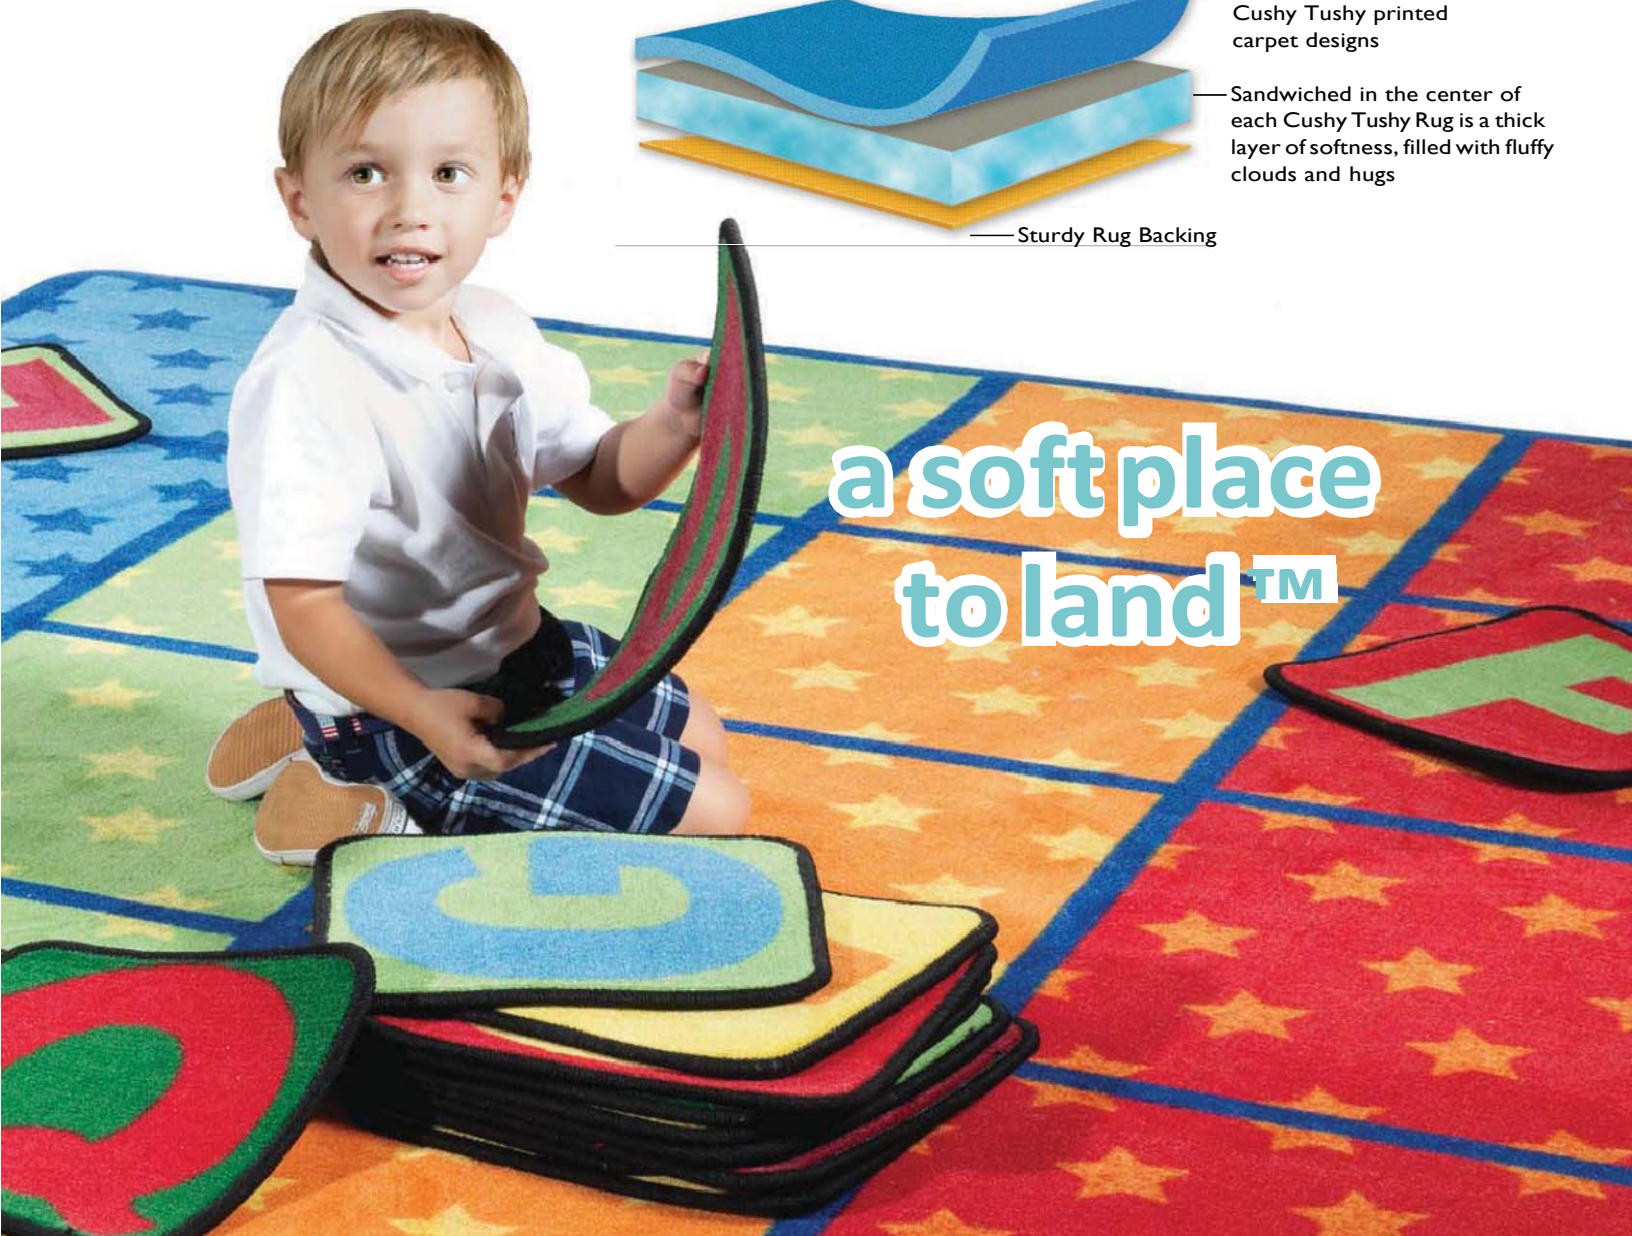

# CUSHY TUSHY™

P I L L O W C R A F T E D C A R P E T

- Increases impact absorption by 50% resulting in less stress on little bottoms, the lower back, legs and feet of teachers and children.
- Creates a liquid barrier that protects against moisture to keep spills, accidents and stains from reaching the sub-floor.
- Acts as a shock absorber, taking the pounding of everyday foot traffic. This helps your cushy wushy carpet feel better, look better and last longer.
- Provides thermal and sound insulation between floors.