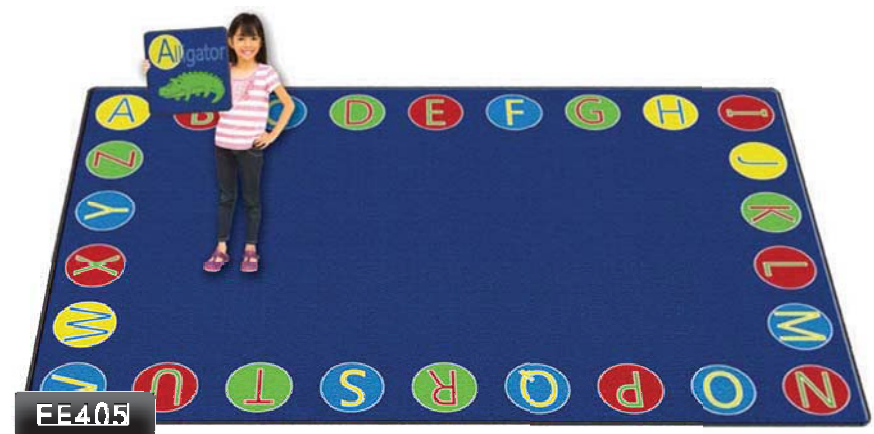

FE405
Alphabet Animal Seating Squares™
Set of 26 16"x16" Squares FE405-STA

Alphabet Circles™
6'x8'4" FE405-32A
7'6"x12' FE405-44A
10'9"x13'2" FE405-58A