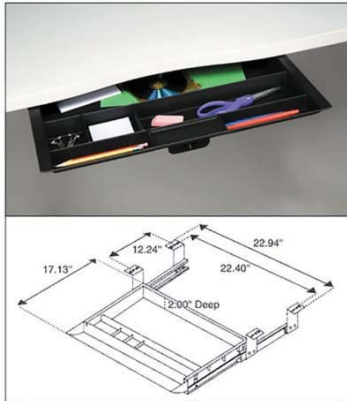

Accessories

PD

Pencil Drawer

- Durable black polymer construction
- Ball bearing slides
- Low profile
- Deep pockets for maximum storage
- Dimensions: 20½" w X 19¼" d

Suggested List Price $75

LLDM, LLD

Locking Laptop Drawer

- Metal framed drawer tray exposes 19" d of drawer surface; accommodating most any size laptop
- Includes swivel mouse tray for separate mouse operation (LLDM only)
- Two keys included
- Security screws provided for tamper-proof installation to work surface
- Locking mechanism mounts on either the right or left side in an easy to reach but out of sight location
- Ball bearing suspension, 16" full extension drawer slides for smooth rolling action
- Spacious cord management for easy access for external peripherals
- Black vinyl wrist pad permanently affixed to front edge of tray
- Overall dimensions: 24¾" W x 21.125" D x 3¼" H
- Inside tray dimensions: 21½" W x 19" D x 2¾" H
- Drawer slide depth (from bottom of work surface to bottom of drawer: 3.125")

Suggested List Price

- $284 - LLD
- $304 - LLDM