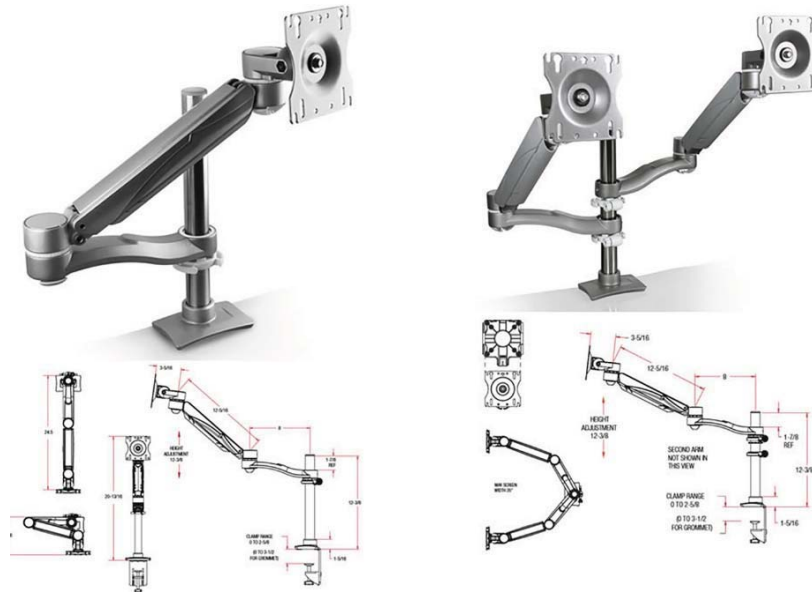

Deluxe Flat Screen Monitor Arms

Model 7915H, 7920H

- Patented Quick Connect allows fast, simple assembly
- 24" of back and forth movement
- 24" of height adjustment for sit to stand applications
- The arm swivels 360° around the base, increasing the options for display position
- Desk clamp and grommet mount hardware are included to minimize SKUs
- Clamp and grommet adjustable to fit most desks and work surfaces
- Monitor mounting bracket contains both 75mm and 100mm hole patterns to comply with VESA standards
- 180° tilt, 180° side-to-side, and 360° landscape-to-portrait movement
- A choice of finishes - Silver or Black
- Cable management system

List Price

- **#7915H Single Monitor Arm - $432**
- **#7920H Dual Monitor Arm - $688**