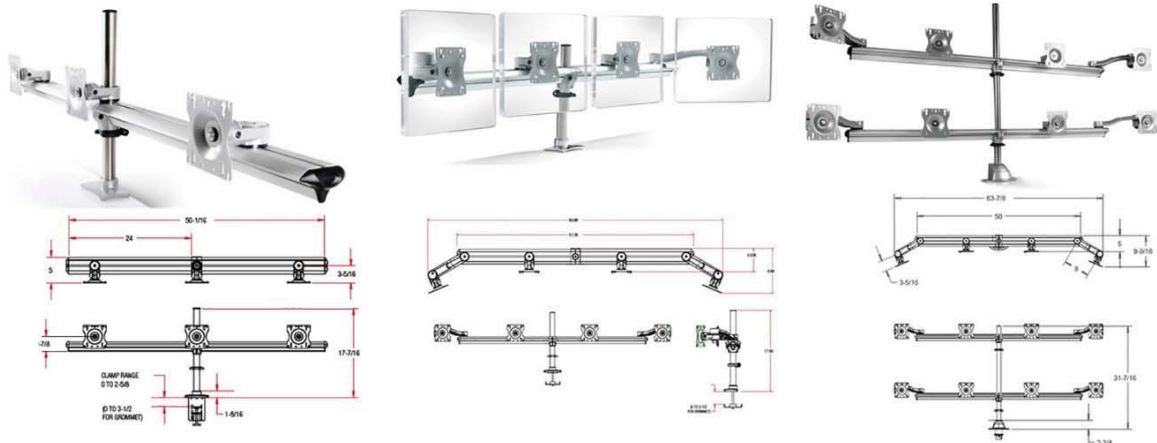

## 7920 Dual Arm

- Patented Quick Connect allows fast, simple assembly
- 20" of back and forth movement
- The arm swivels 360° around the base, increasing the options for display position
- Desk clamp and grommet mount hardware are included to minimize SKUs
- Clamp and grommet adjustable to fit most desks and work surfaces
- Monitor mounting bracket contains both 75mm and 100mm hole patterns to comply with VESA standards
- Pole allows manual height adjustment through a 13" range
- 180 degree tilt, 180 degree side-to-side, and 360 degree landscape-to-portrait movement
- A choice of finishes - Silver or Black
- Cable management system

## Model 7915H, 7920H

- Patented Quick Connect allows fast, simple assembly
- 24" of back and forth movement
- 24" of height adjustment for sit to stand applications
- The arm swivels 360° around the base, increasing the options for display position
- Desk clamp and grommet mount hardware are included to minimize SKUs
- Clamp and grommet adjustable to fit most desks and work surfaces
- Monitor mounting bracket contains both 75mm and 100mm hole patterns to comply with VESA standards
- 180° tilt, 180° side-to-side, and 360° landscape-to-portrait movement
- A choice of finishes - Silver or Black
- Cable management system

## Parabolic Triple, Quad or Octo-Screen, Beam Mount Monitor Arms

- Patented Quick Connect allows fast, simple assembly
- Width adjustment for various size monitors with individual tilt and pivot capability
- Desk clamp and grommet mount hardware are included to minimize SKUs
- Clamp and grommet adjustable to fit most desks and work surfaces
- Monitor mounting bracket contains both 75mm and 100mm hole patterns to comply with VESA standards
- Pole allows manual height adjustment through a 13" range (7935)
- Width adjustment for various size monitors with individual tilt and pivot capability (7940, 7980)
- A choice of finishes - Silver or Black
- Cable management system